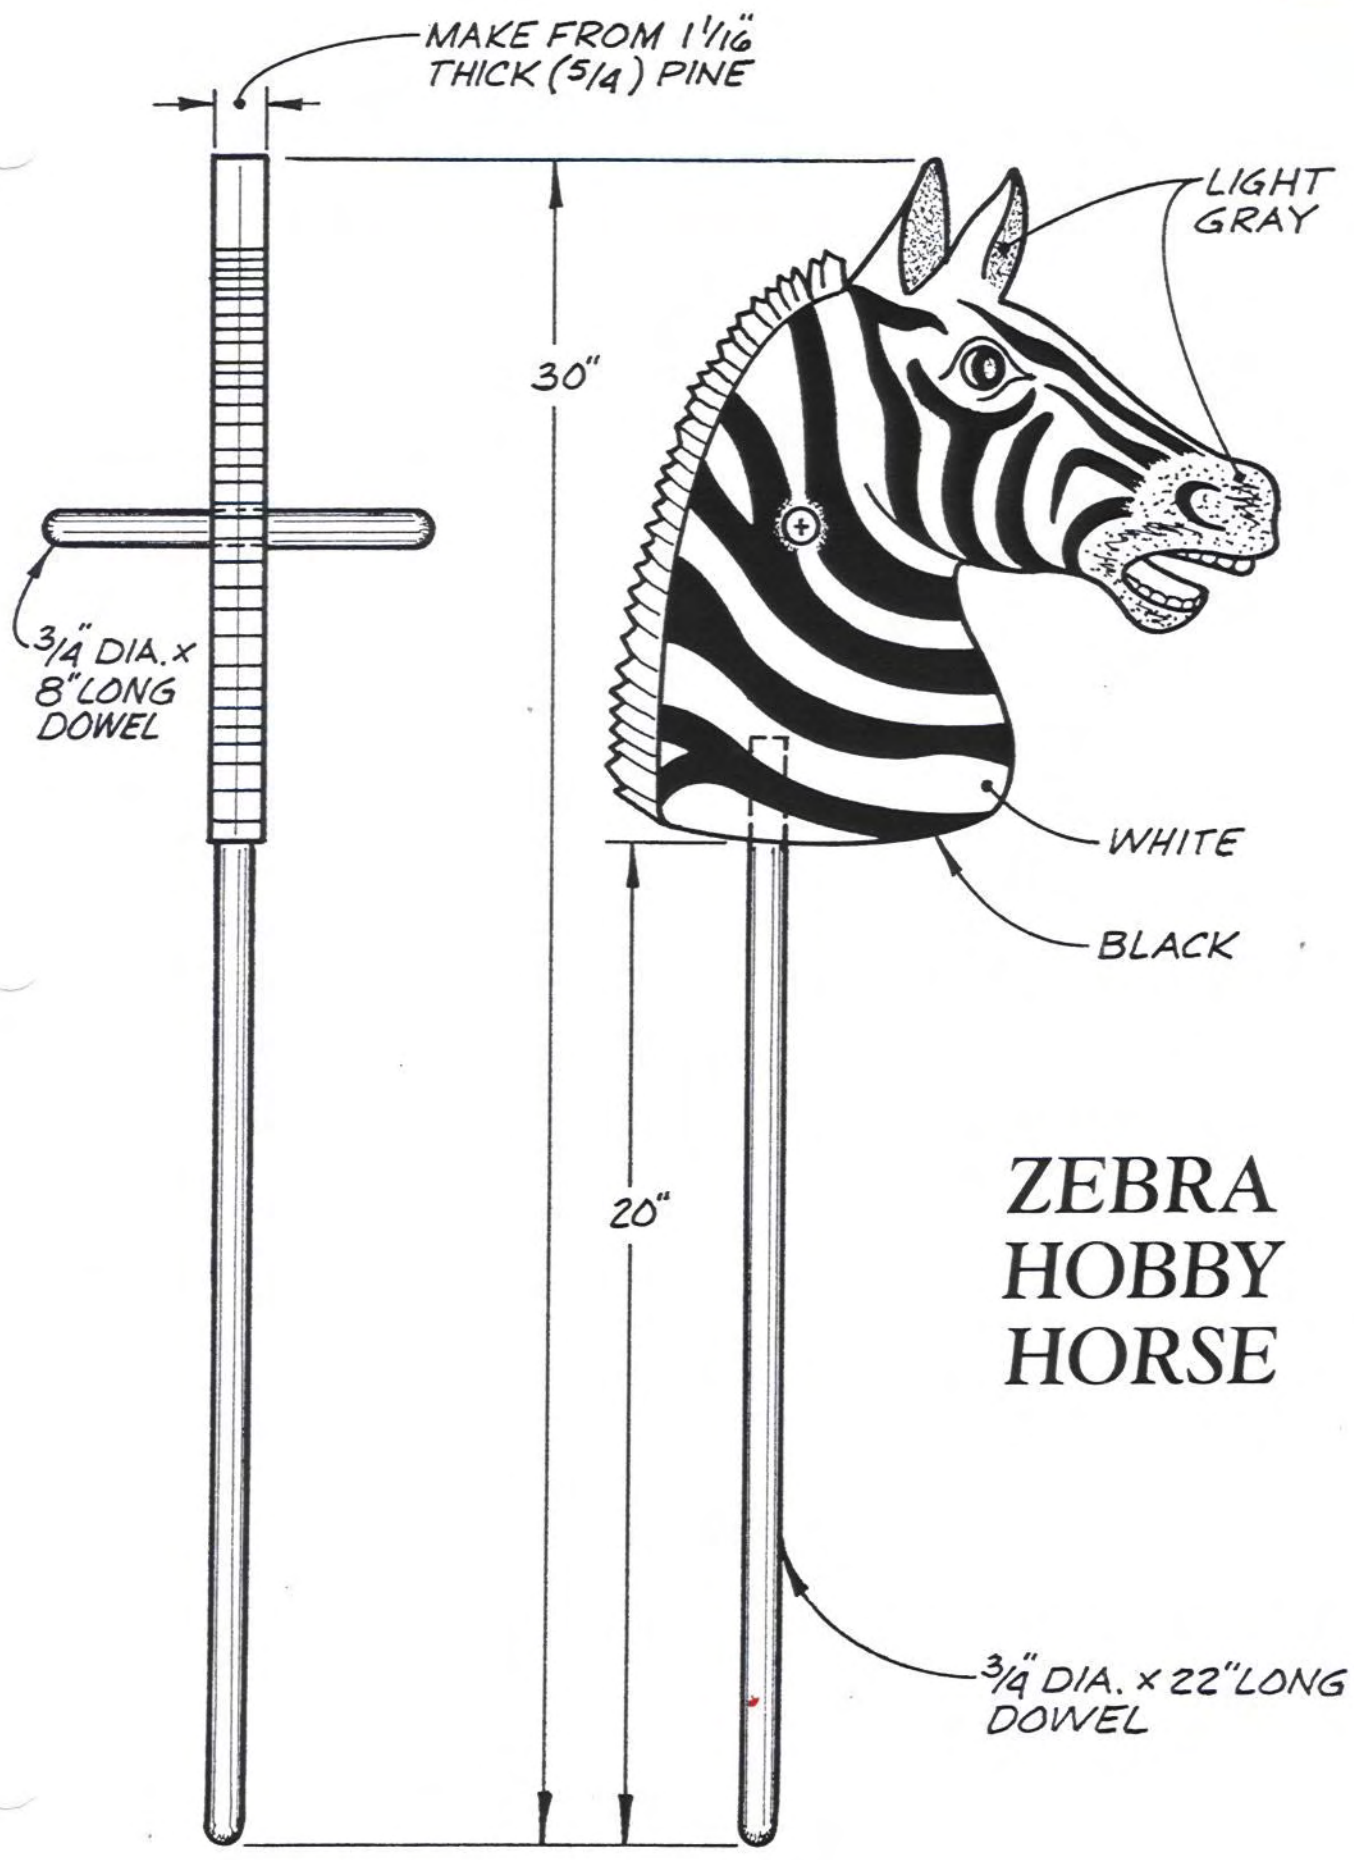

MAKE FROM 1 1/16" THICK (5/4) PINE

30"

LIGHT GRAY

3/4" DIA. x 8" LONG DOWEL

WHITE

BLACK

20"

ZEBRA HOBBY HORSE

3/4" DIA. x 22" LONG DOWEL

1" SQUARES

FULL-SIZE PATTERN