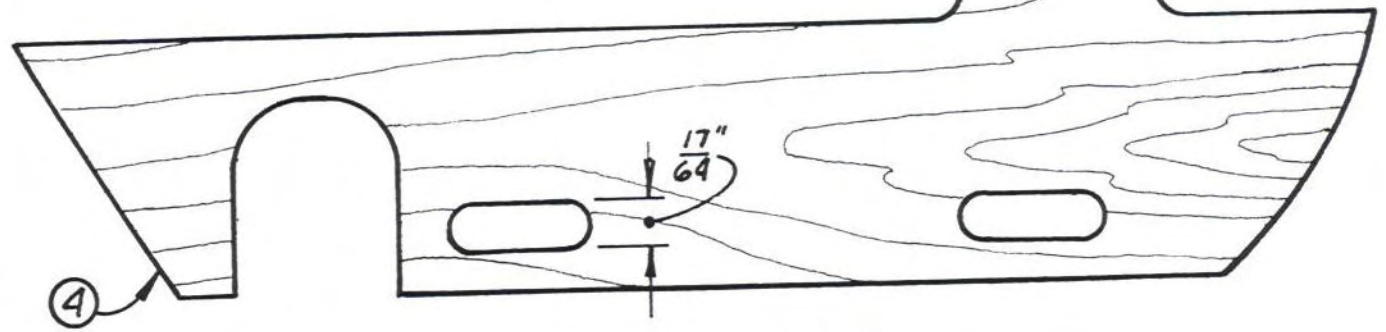

SHOREBIRD

HEAD PIVOT & CRANK

DRIVE DISK
23/32" THICK

SHOREBIRD
FULL-SIZE PATTERNS