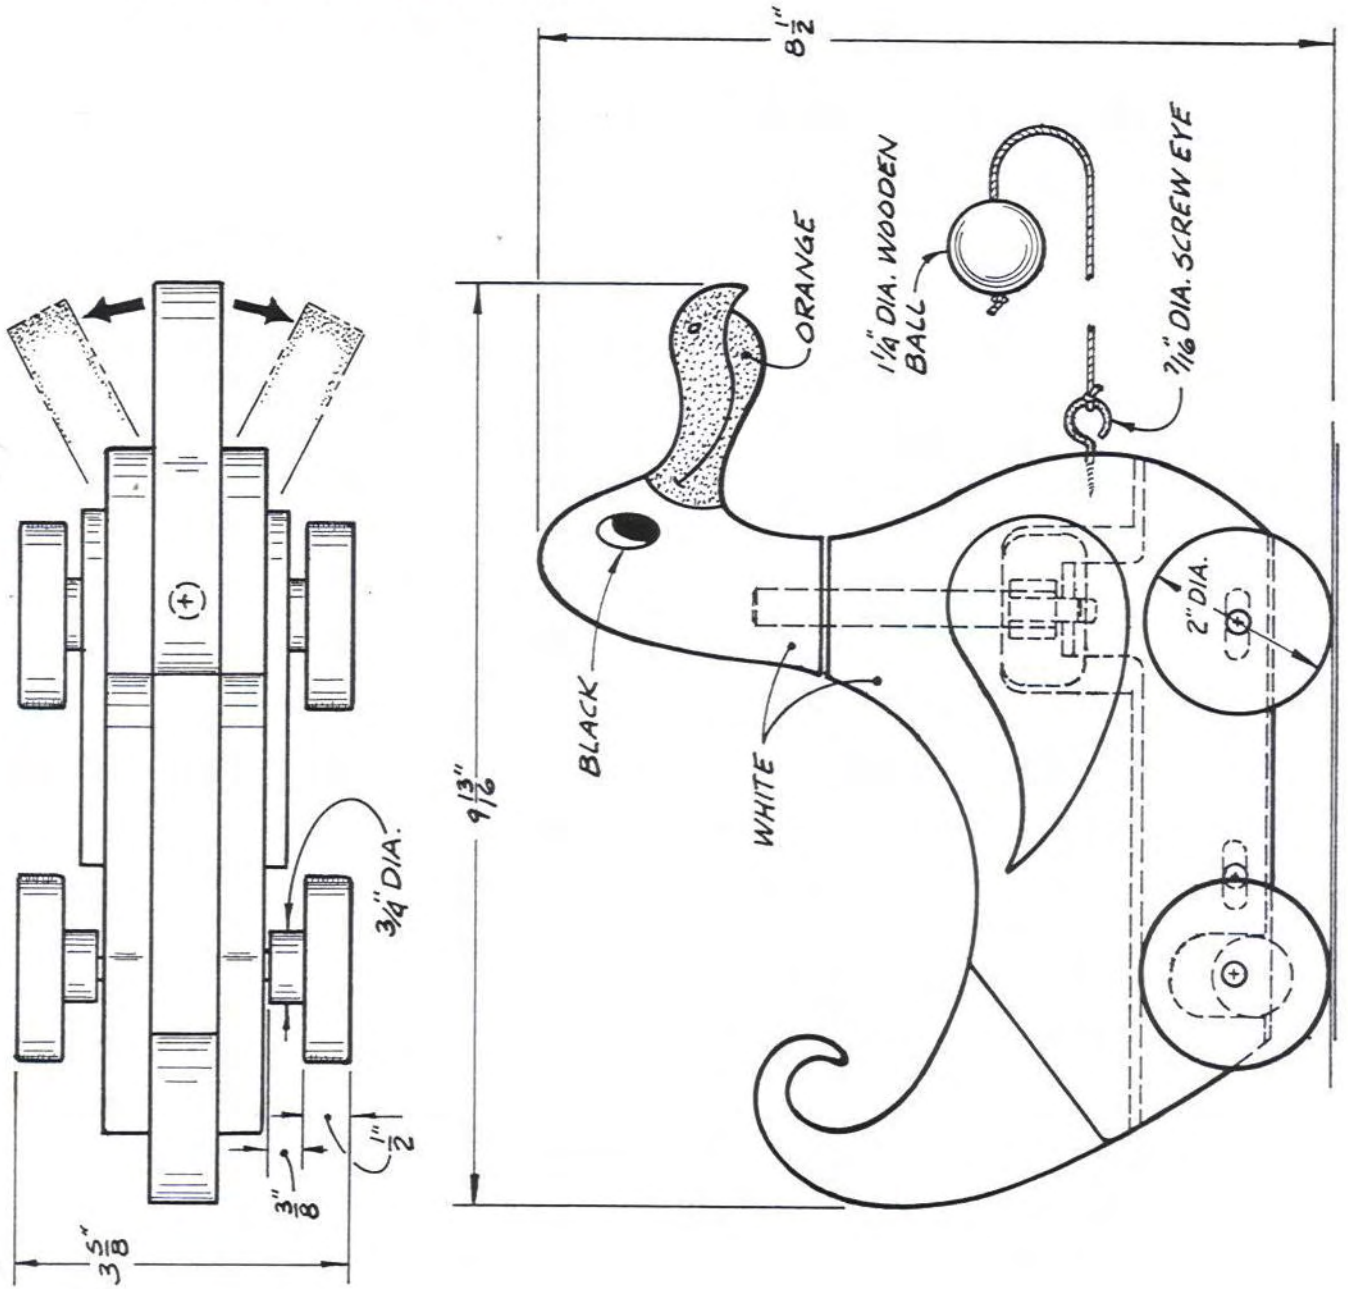

SHOREBIRD

HEAD PIVOT & CRANK

DRIVE DISK
23/32" THICK

SHOREBIRD
FULL-SIZE PATTERNS