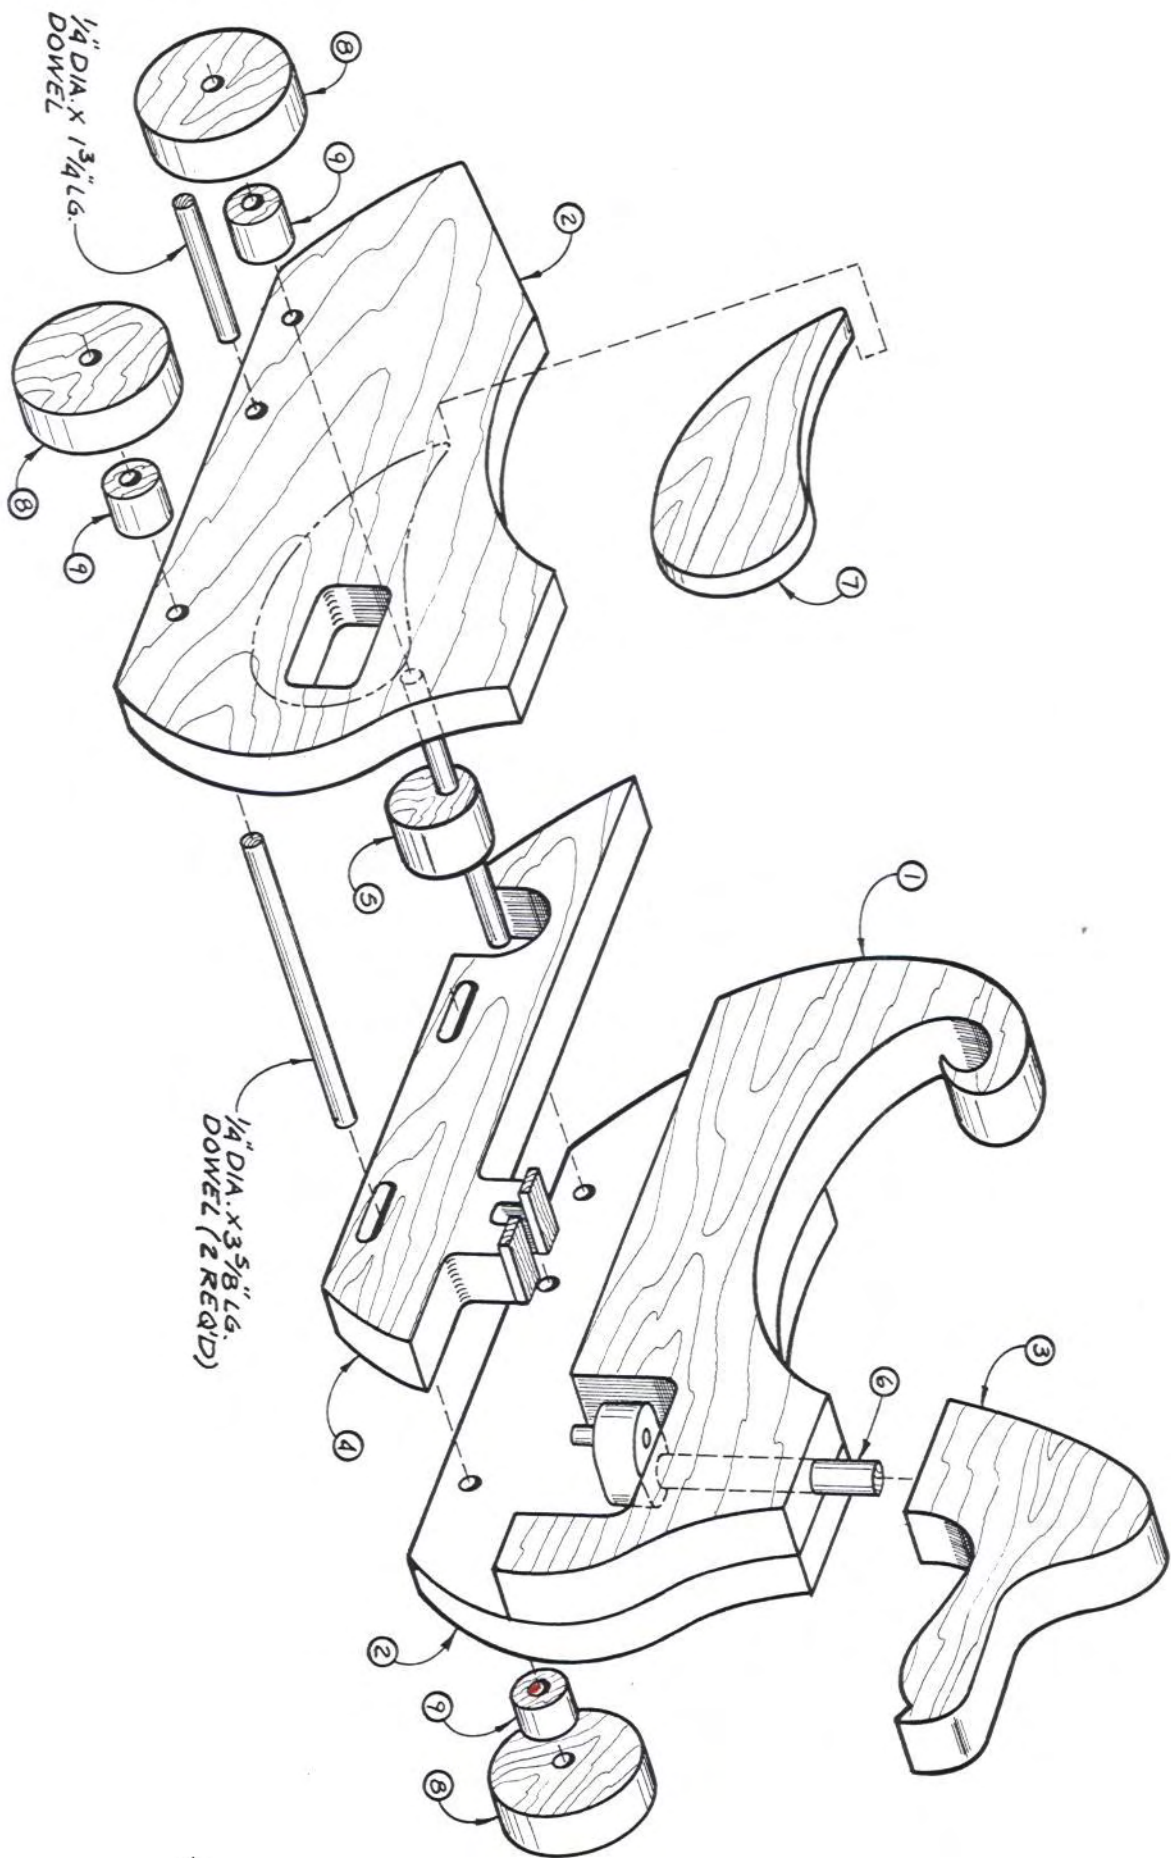

SHOREBIRD

HEAD PIVOT & CRANK

DRIVE DISK
23/32" THICK

SHOREBIRD
FULL-SIZE PATTERNS