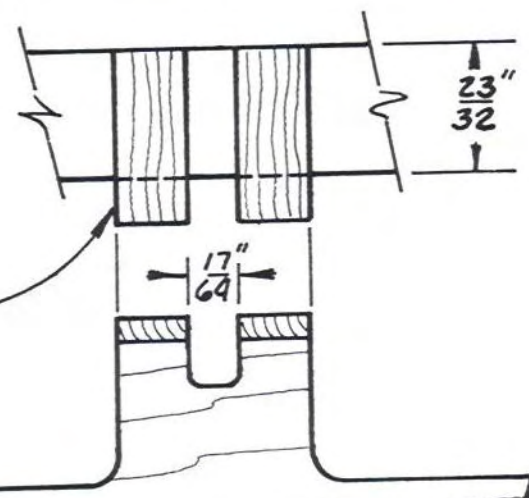

SHOREBIRD

HEAD PIVOT & CRANK

DRIVE DISK
23/32" THICK

SHOREBIRD
FULL-SIZE PATTERNS