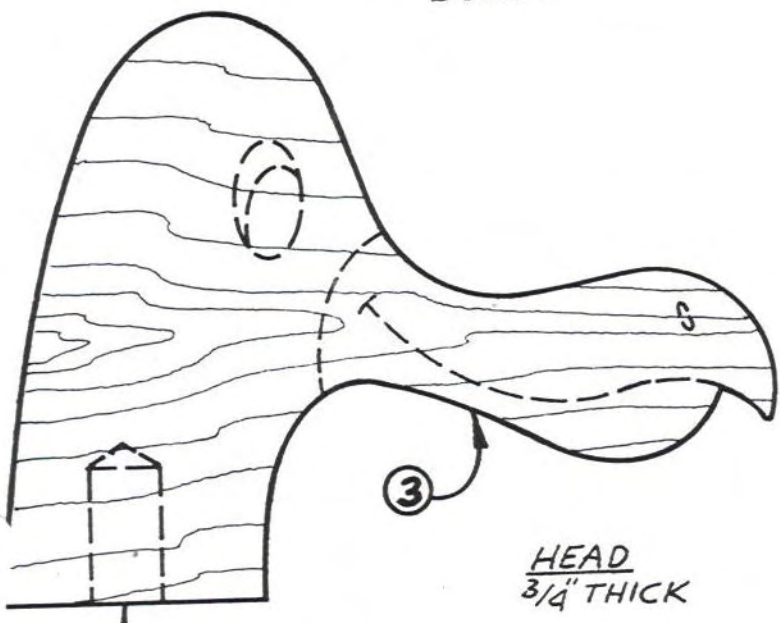

SHOREBIRD

HEAD PIVOT & CRANK

DRIVE DISK
23/32" THICK

SHOREBIRD
FULL-SIZE PATTERNS