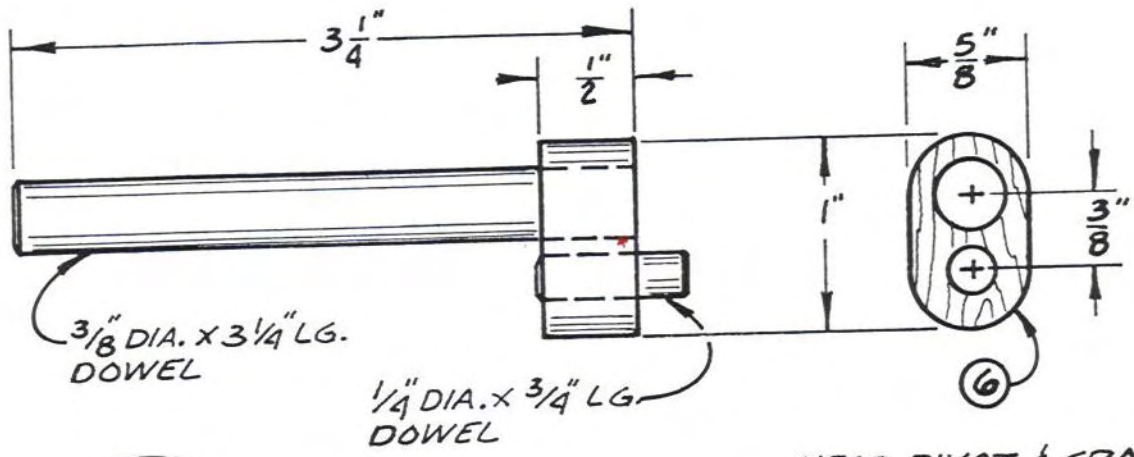

SHOREBIRD

HEAD PIVOT & CRANK

DRIVE DISK
23/32" THICK

SHOREBIRD
FULL-SIZE PATTERNS