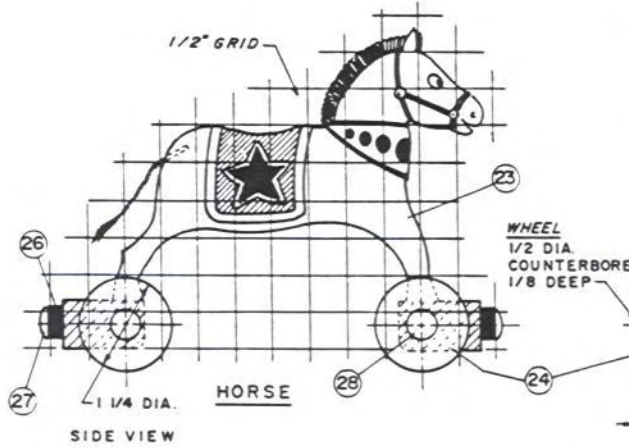

CIRCUS TOY

HORSE  
SIDE VIEW

WHEEL  
1/2 DIA.  
COUNTERBORE  
1/8 DEEP

FRONT VIEW

FRONT VIEW  
LADDER  
SIDE VIEW

CLOWN  
SIDE VIEW

FRONT VIEW

EXPLODED VIEW

FRONT VIEW  
WAGON WHEEL  
SIDE VIEW

CIRCUS TOY