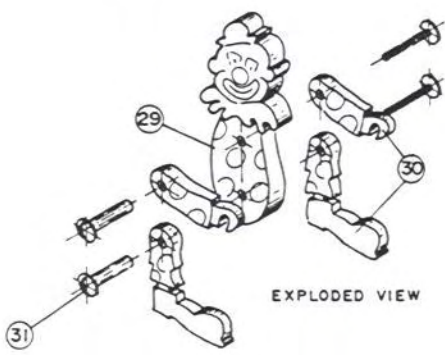

CIRCUS TOY

HORSE  
SIDE VIEW

WHEEL  
1/2 DIA.  
COUNTERBORE  
1/8 DEEP

FRONT VIEW

FRONT VIEW  
LADDER  
SIDE VIEW

CLOWN  
SIDE VIEW

FRONT VIEW

EXPLODED VIEW

FRONT VIEW  
WAGON WHEEL  
SIDE VIEW

CIRCUS TOY