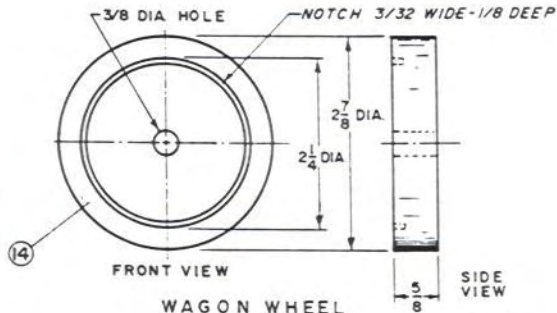

CIRCUS TOY

HORSE  
SIDE VIEW

WHEEL  
1/2 DIA.  
COUNTERBORE  
1/8 DEEP

FRONT VIEW

FRONT VIEW  
LADDER  
SIDE VIEW

CLOWN  
SIDE VIEW

FRONT VIEW

EXPLODED VIEW

FRONT VIEW  
WAGON WHEEL  
SIDE VIEW

CIRCUS TOY