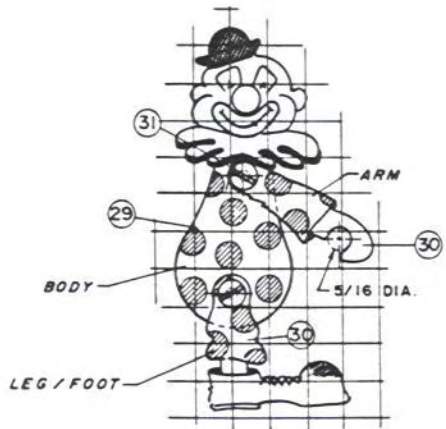

CIRCUS TOY

HORSE  
SIDE VIEW

WHEEL  
1/2 DIA.  
COUNTERBORE  
1/8 DEEP

FRONT VIEW

FRONT VIEW  
LADDER  
SIDE VIEW

CLOWN  
SIDE VIEW

FRONT VIEW

EXPLODED VIEW

FRONT VIEW  
WAGON WHEEL  
SIDE VIEW

CIRCUS TOY